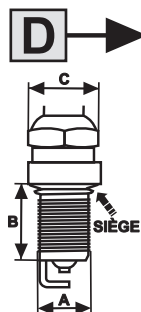

DOR15YC-1

DIMENSIONS DU CULOT

A B C D E F G H J K L M N NA P Q R S T U 3V

TYPE	A	B	C	SIÈGE CONIQUE	BAGUE D'ÉTANCHÉITÉ
A	M10x1,00	19mm	16mm		●
B	M12x1,25	19mm	16mm		●
C	M10x1,00	26,5mm	14mm		●
D	M14x1,25	19mm	16mm		●
E	M14x1,25	26,5mm	16mm		●
F	M18x1,50	11,2mm	21mm	●	
G	M14x1,25	17,5mm	16mm	●	
H	M14x1,25	11,2mm	16mm	●	
J	M14x1,25	9,5mm	21mm		●
K	M14x1,25	9,5mm	21mm		●
L	M14x1,25	19mm	21mm		●