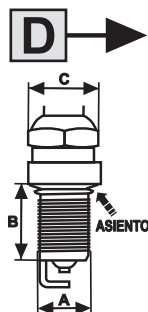

DOR15YC-1

DIMENSIONES DEL CUBO

A B C D E F G H J K L M N NA P Q R S T U 3V

TYP0	A	B	C	ASIENTO CÓNICO	ARANDELA
A	M10x1,00	19mm	16mm		●
B	M12x1,25	19mm	16mm		●
C	M10x1,00	26,5mm	14mm		●
D	M14x1,25	19mm	16mm		●
E	M14x1,25	26,5mm	16mm		●
F	M18x1,50	11,2mm	21mm	●	
G	M14x1,25	17,5mm	16mm	●	
H	M14x1,25	11,2mm	16mm	●	
J	M14x1,25	9,5mm	21mm		●
K	M14x1,25	9,5mm	21mm		●
L	M14x1,25	19mm	21mm		●

TYP0	A	B	C	ASIENTO CÓNICO	ARANDELA
M	M12x1,25	26,5mm	14mm		●
N	M14x1,25	12,7mm	21mm		●
NA	M10x1,00	12,7mm	16mm		●
P	M14x1,25	9mm	19mm		●
Q	M12x1,25	26,5mm	16mm		●
R	M14x1,25	25mm	16mm	●	
S	M10x1,00	9,5mm	16mm		●
T	M10x1,00	12,7mm	16mm		●
U	M14x1,25	7,8mm	16mm	●	
3V	M16x1,50	20,5mm	14,2mm	●	
X	M12x1,25	25,7mm	14mm	●	

DESPLAZAMIENTO DEL CUBO A LA CÁMARA DE COMBUSTIÓN

- ☐ Cumple con la norma ISO correspondiente
- ☐ Realización especial (cumple con la norma ISO correspondiente)

SUPRESOR DE INTERFERENCIAS

- ☐ Sin supresor de interferencias
- ☐ Con supresor de interferencias
- ☐ Con supresor de interferencias para reducir la oxidación de los electrodos

VALOR TÉRMICO

19 18 17 16 15 14 12 11 10 09 08
Caliente ← → Frío

CONSTRUCCIÓN DE LA SEPARACIÓN DE ENCENDIDO

- ☐ Punta del aislador no desplazada
- ☐ Punta del aislador desplazada
- ☐ Punta del aislador extremadamente desplazada
- ☐ Dos electrodos exteriores
- ☐ Tres electrodos exteriores
- ☐ Separación de encendido circular
- ☐ Dos electrodos auxiliares en la punta del aislador y separación de encendido circular
- ☐ Ejecución especial de la separación de encendido

MATERIAL DE LOS ELECTRODOS

- ☐ Electrodo central de aleación de níquel
- ☐ Electrodo central con núcleo de cobre
- ☐ Electrodo central y exterior con núcleo de aleación de cobre e itrio
- ☐ Electrodo central de plata
- ☐ Electrodo central con contacto de platino
- ☐ Electrodo central con contacto de iridio

SEPARACIÓN DE LOS ELECTRODOS

- ☐ 0,4-0,8 mm
- ☐ -1 1,0-1,1 mm
- ☐ -3 1,3 mm
- ☐ -5 1,5 mm
- ☐ -9 0,9 mm
- ☐ -T Ejecución especial