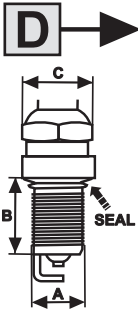

DOR15YC-1

GEHÄUSEABMESSUNGEN

A B C D E F G H J K L M N NA P Q R S T U 3V

TYP	A	B	C	KONUSSITZ	DICHTRING (flacher Sitz)
A	M10x1,00	19mm	16mm		●
B	M12x1,25	19mm	16mm		●
C	M10x1,00	26,5mm	14mm		●
D	M14x1,25	19mm	16mm		●
E	M14x1,25	26,5mm	16mm		●
F	M18x1,50	11,2mm	21mm	●	
G	M14x1,25	17,5mm	16mm	●	
H	M14x1,25	11,2mm	16mm	●	
J	M14x1,25	9,5mm	21mm		●
K	M14x1,25	9,5mm	21mm		●
L	M14x1,25	19mm	21mm		●