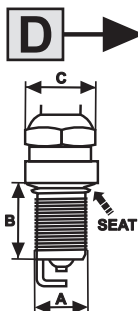

IDENTIFICATION SYSTEM

example:

DOR15YC-1

METAL SHELL DIMENSIONS

A B C D E F G H J K L M N NA P Q R S T U 3V

TYPE	A	B	C	CONICAL SEAT	GASKET SEAT
A	M10x1,00	19mm	16mm		●
B	M12x1,25	19mm	16mm		●
C	M10x1,00	26,5mm	14mm		●
D	M14x1,25	19mm	16mm		●
E	M14x1,25	26,5mm	16mm		●
F	M18x1,50	11,2mm	21mm	●	
G	M14x1,25	17,5mm	16mm	●	
H	M14x1,25	11,2mm	16mm	●	
J	M14x1,25	9,5mm	21mm		●
K	M14x1,25	9,5mm	21mm		●
L	M14x1,25	19mm	21mm		●